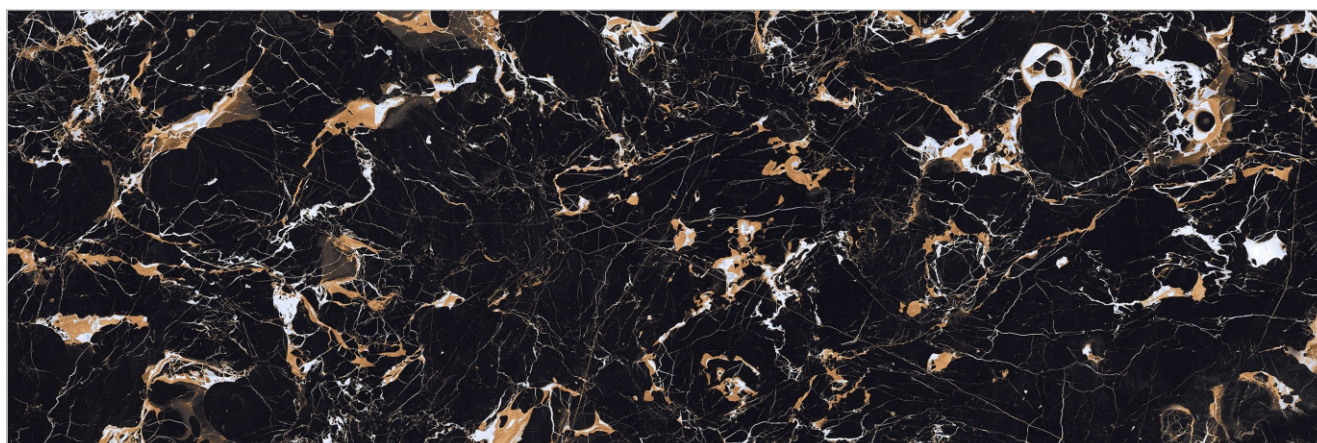

Ocean Blue

Opal Blue

Size 800x2400mm Thickness 15mm Finish Glossy Typology Colorbody Face 1

Portoro Gold

Size 800x2400mm Thickness 15mm Finish Glossy Typology Colorbody Face 3

Sahara Black

Size 800x2400mm Thickness 15mm Finish Glossy Typology Colorbody Face 2