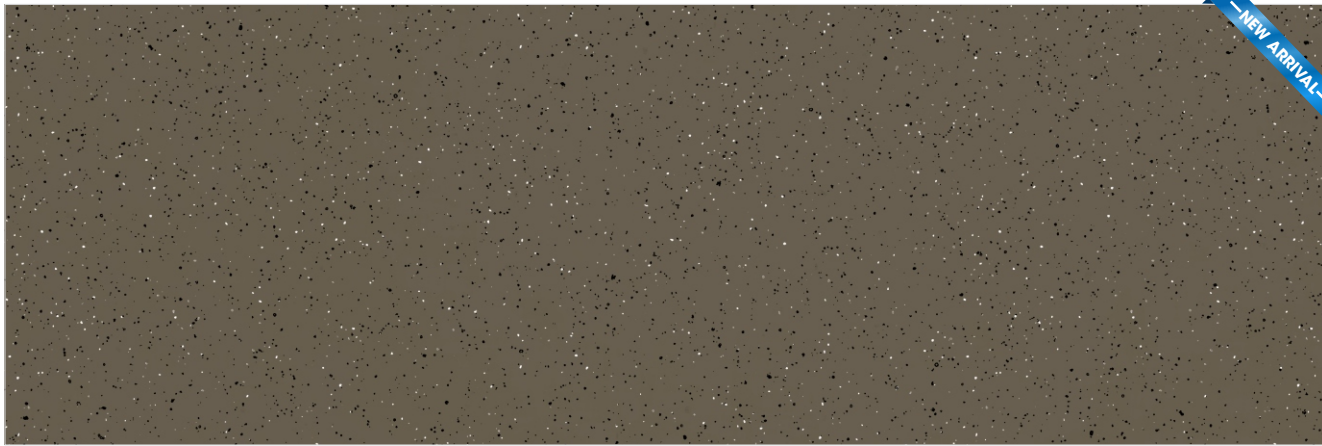

Galaxy Walnut