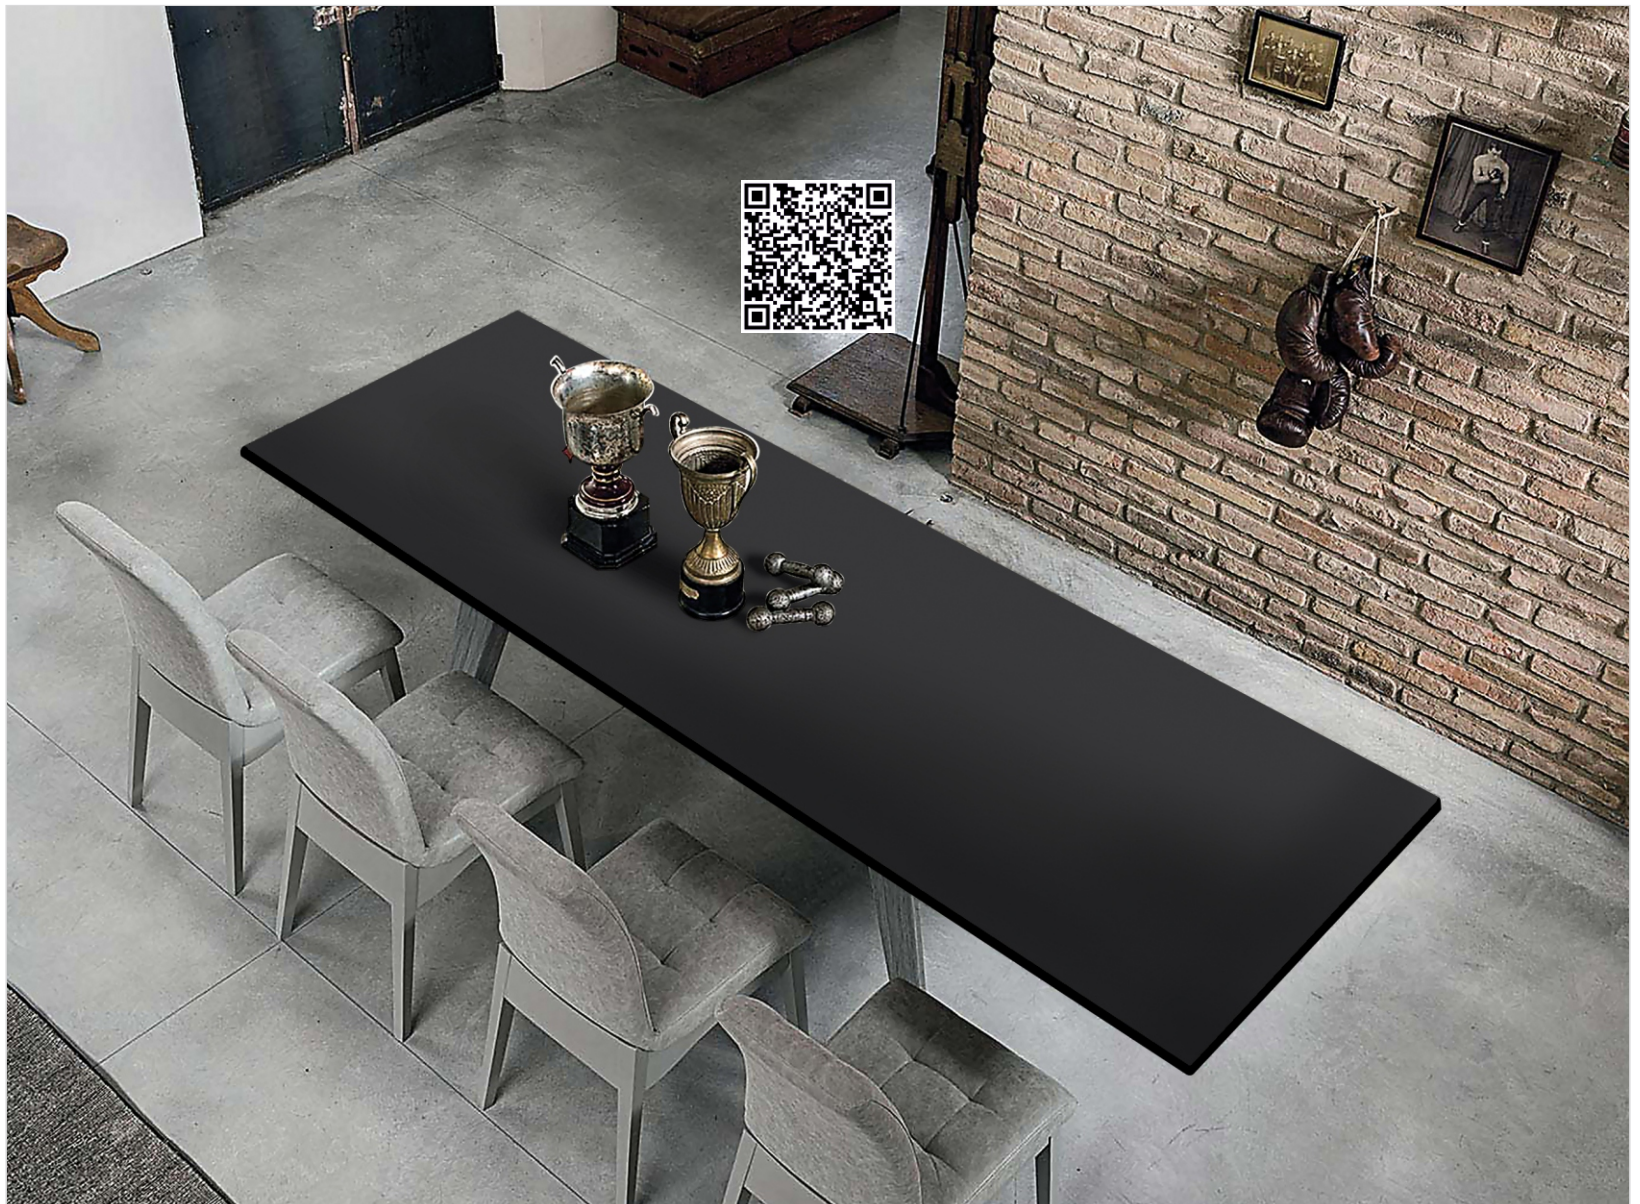

Flooring Heavy
Traffic Area

Step & Riser

Wash Basin
Top

Table Top

Crema Ivory

Size
800x2400mm

Thickness
15mm

Finish
Glossy