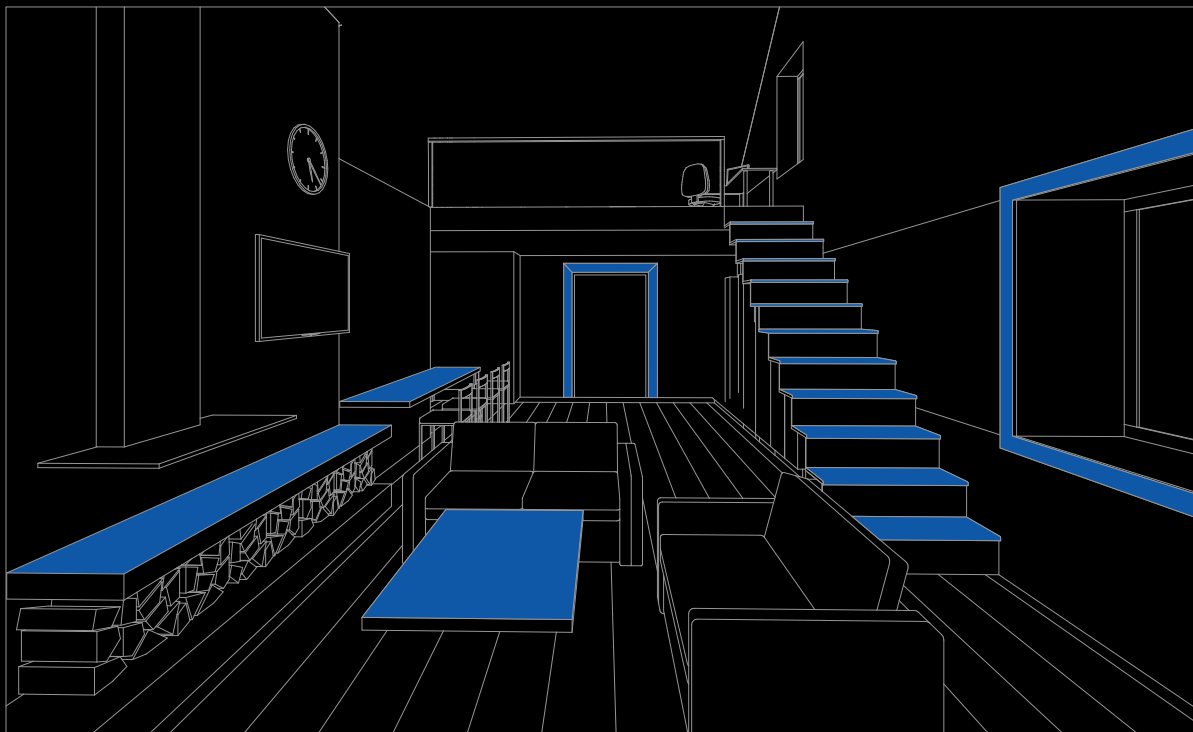

FULLBODY

APPLICATIONS