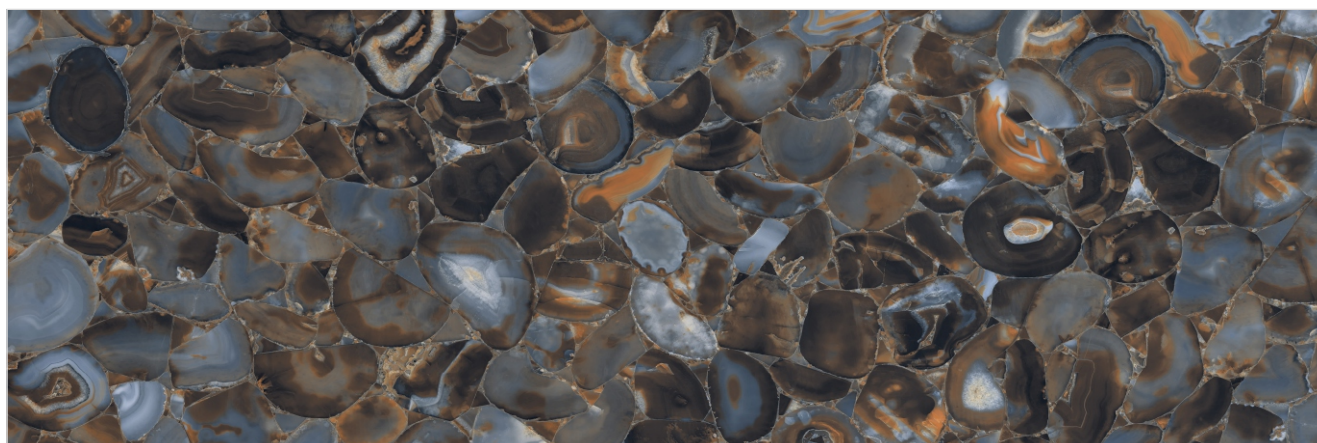

Ocean Blue

Opal Blue

Size 800x2400mm Thickness 15mm Finish Glossy Typology Colorbody Face 1

Portoro Gold

Size 800x2400mm Thickness 15mm Finish Glossy Typology Colorbody Face 3

Sahara Black

Size 800x2400mm Thickness 15mm Finish Glossy Typology Colorbody Face 2