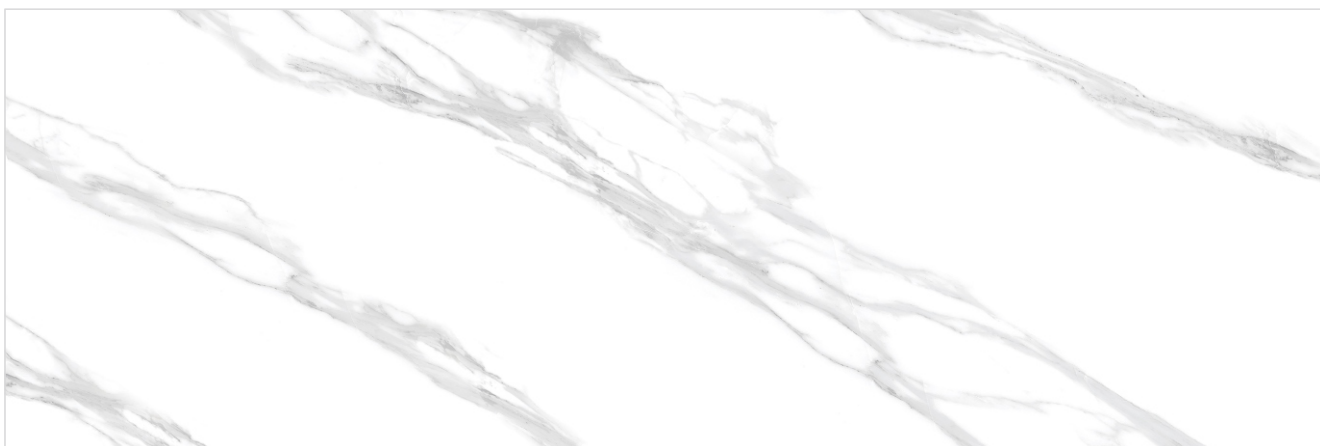

Table Top

Atlantic White

Exotic White

Size 800x2400mm Thickness 15mm Finish Glossy Typology Colorbody Face 1

Golden Othello

Size 800x2400mm Thickness 15mm Finish Glossy Typology Colorbody Face 1

Helix White