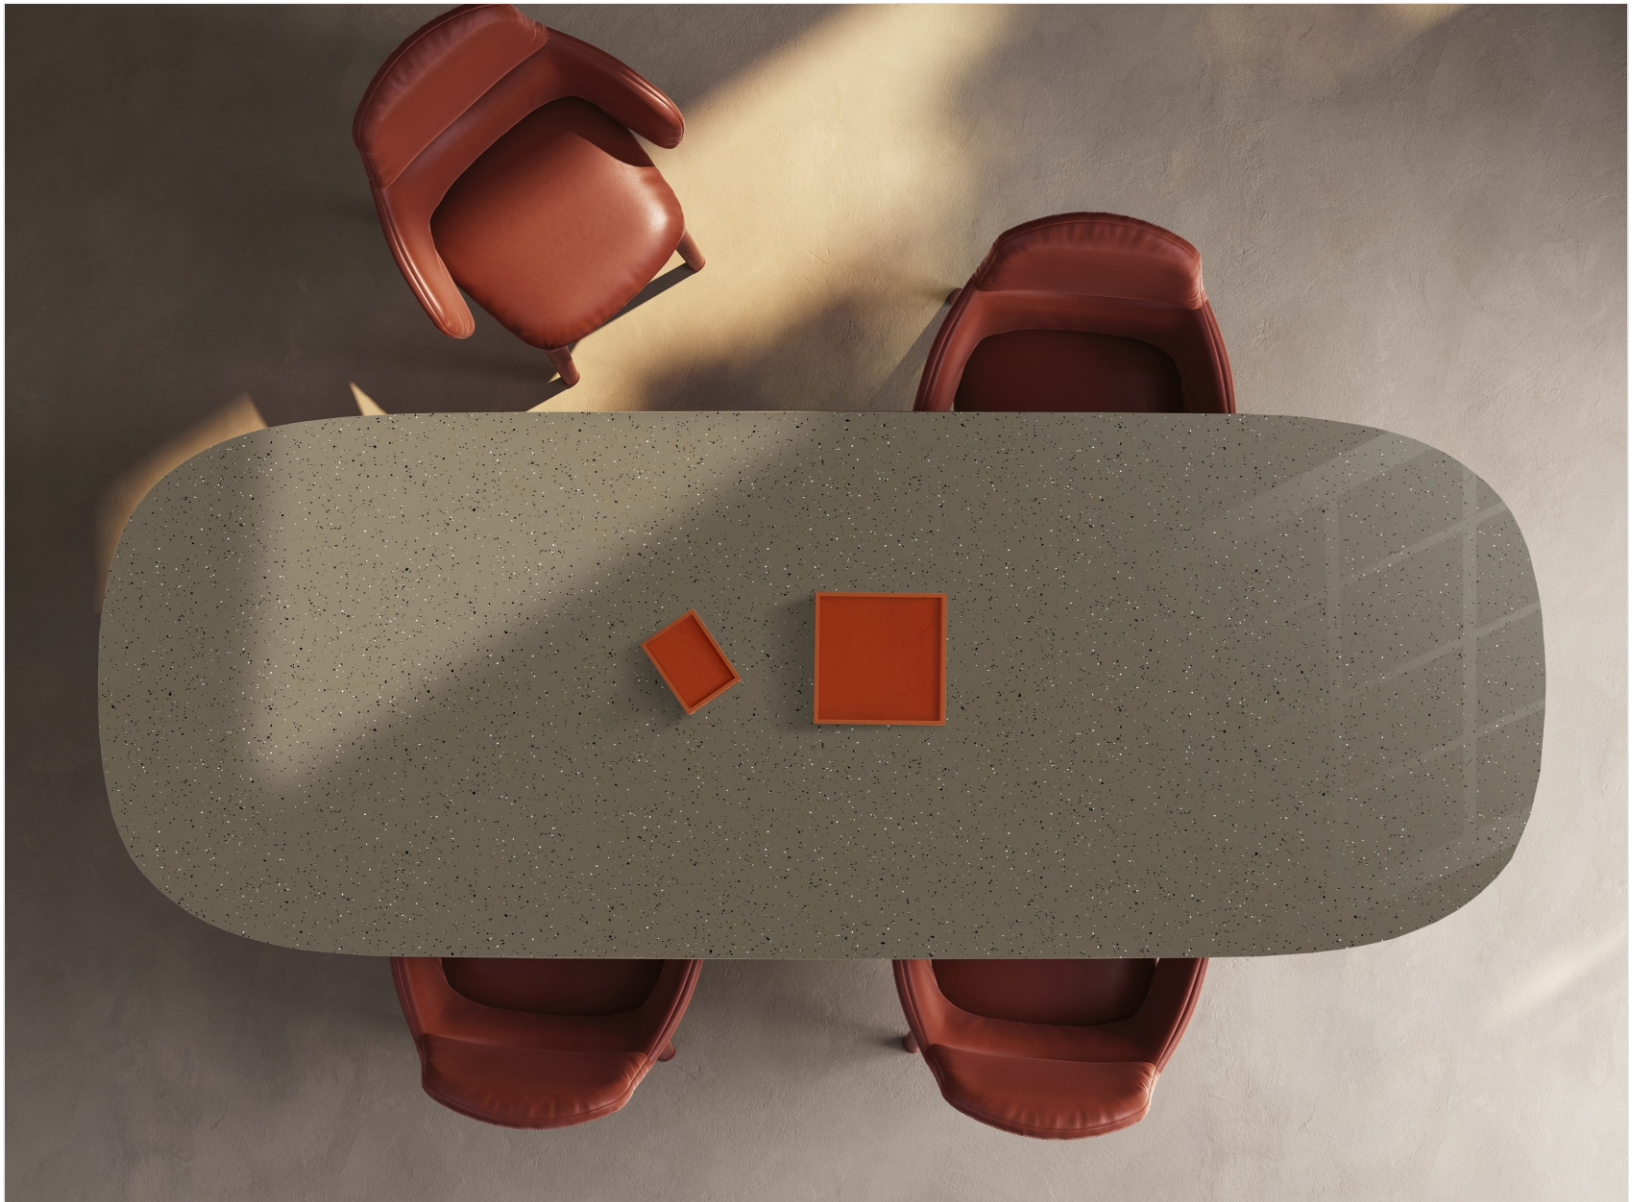

<u>Size</u>	<u>Thickness</u>	<u>Finish</u>	<u>Typology</u>
800x2400mm	15mm	Glossy	Fullbody SNP

Wash Basin

Door/Window Frame

Kitchen Unit Top

Flooring Heavy Traffic Area

Step & Riser

Wash Basin Top

Table Top