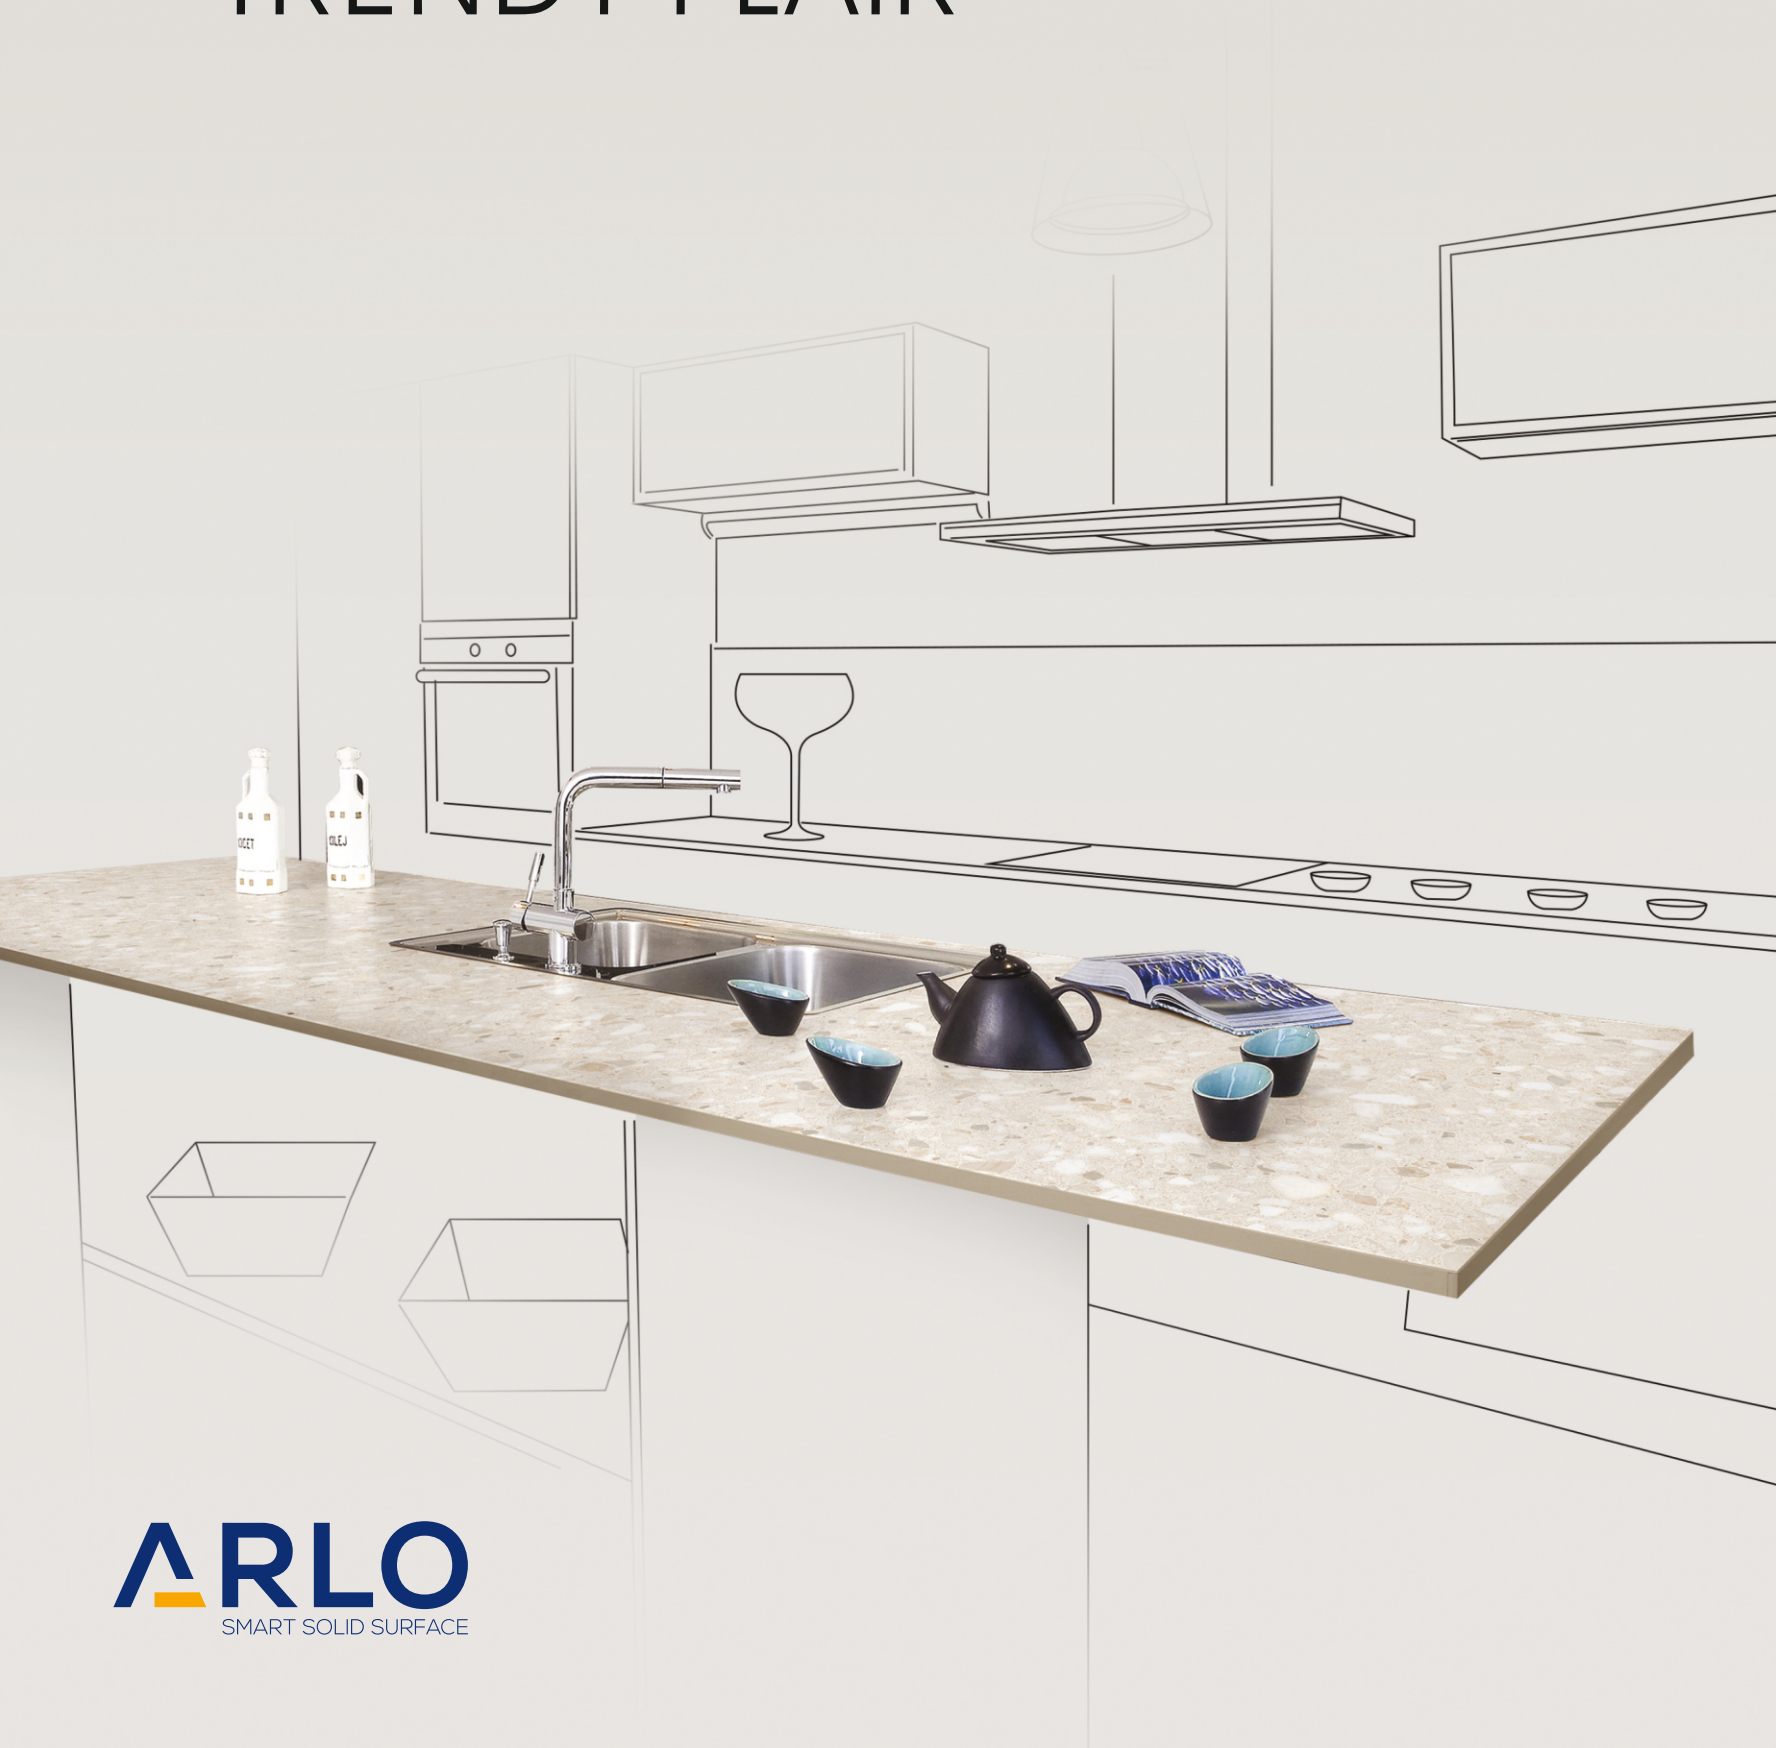

BEIGE COLOR BODY

TIMELESS DESIGN WITH A TRENDY FLAIR