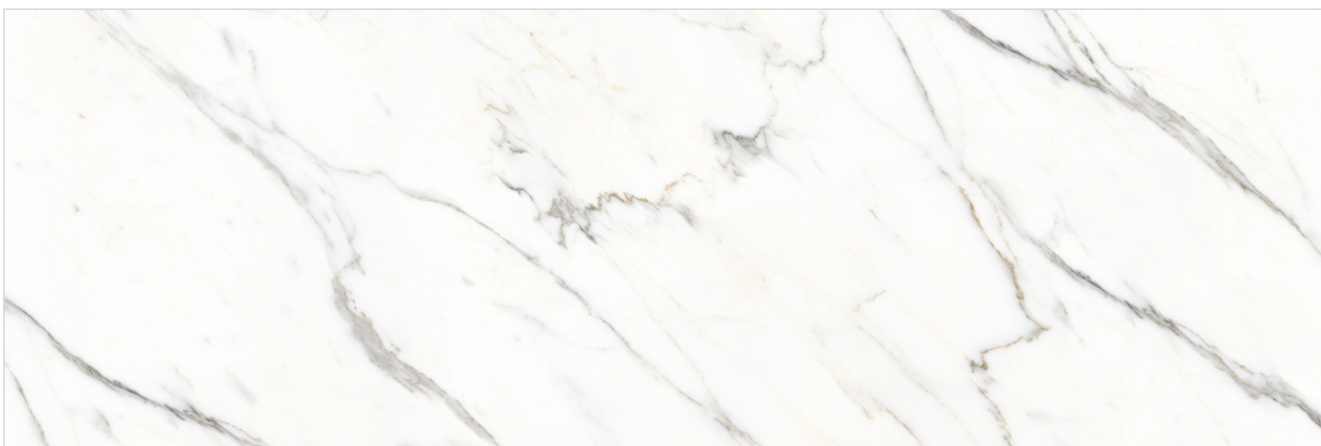

Pacific White

Size 800x2400mm   Thickness 15mm   Finish Carving   Typology Colorbody   Face 1