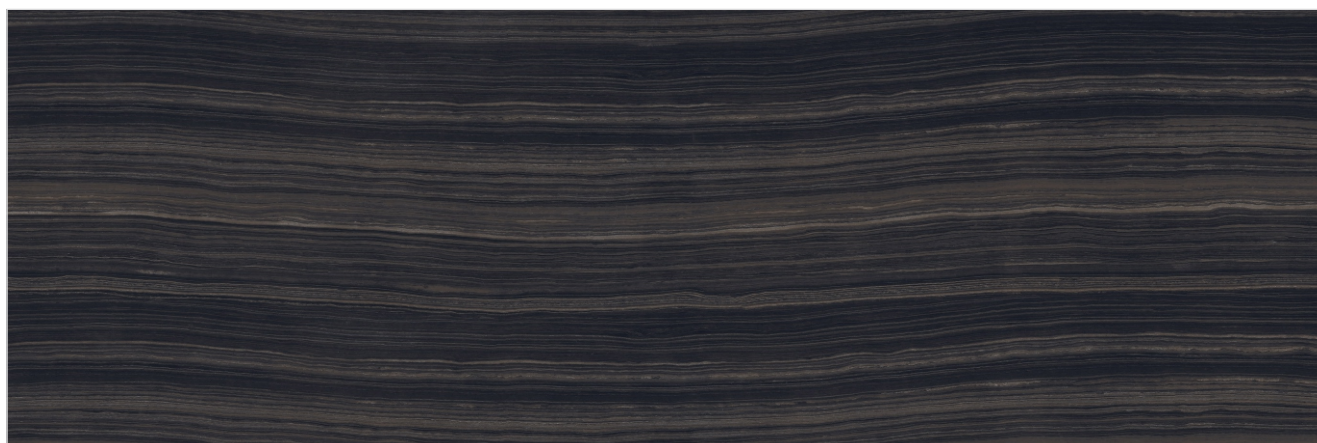

Tobacco Brown

Size 800x2400mm Thickness 15mm Finish Glossy Typology Colorbody Face 1

Unique Negro

Size 800x2400mm Thickness 15mm Finish Glossy Typology Colorbody Face 1

Volga Blue

Size 800x2400mm Thickness 15mm Finish Glossy Typology Colorbody Face 2