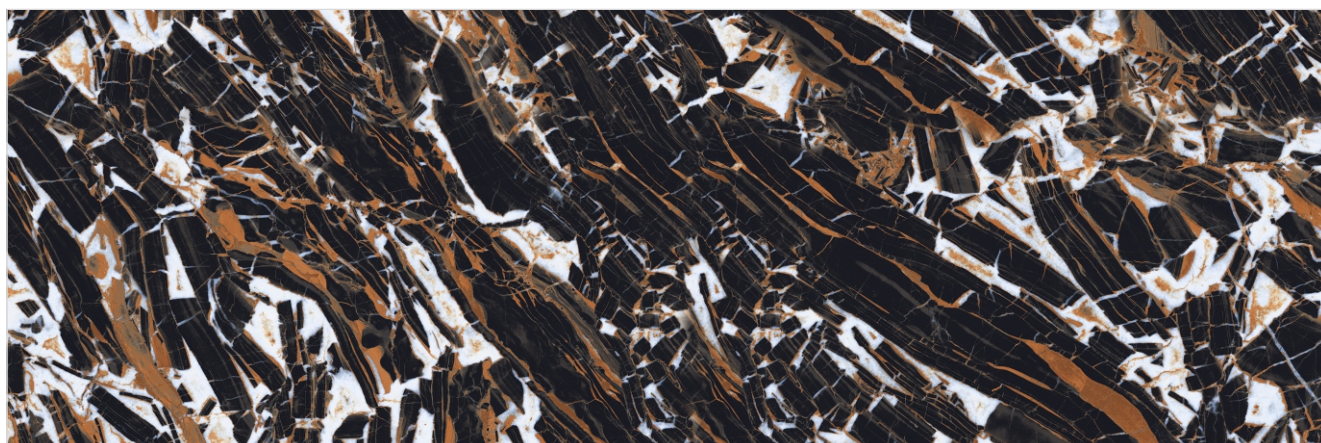

Table Top

Aspen Pine

BLACK COLOR BODY

AN IMPRESSIVE IMPACT GIVEN BY CLASSY SHADES

Black Tiger

<u>Size</u>	<u>Thickness</u>	<u>Finish</u>	<u>Typology</u>	Face 1
800x2400mm	15mm	Glossy	Colorbody	

Blue Diamond