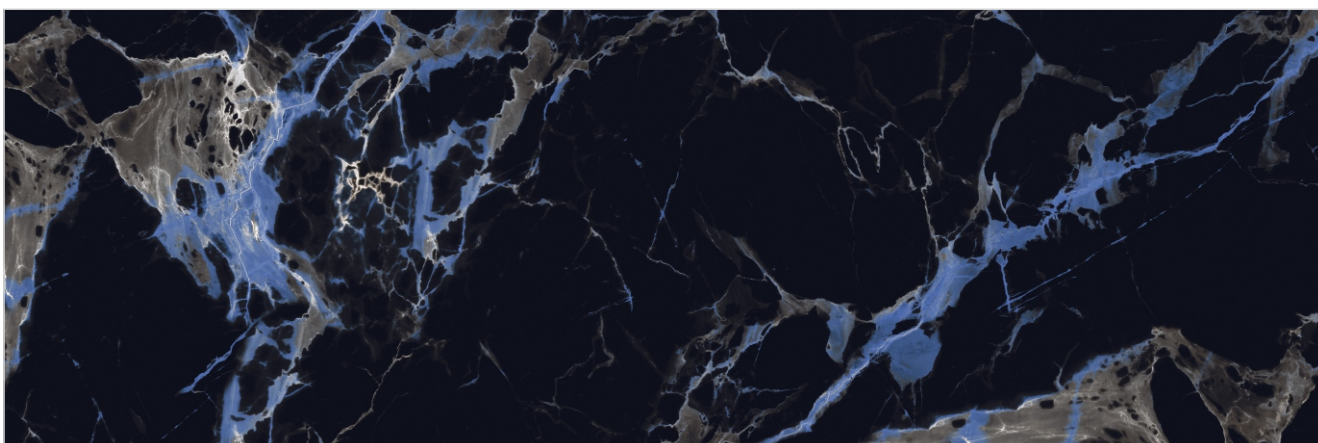

Table Top

Emerald Quartz

Mushroom Black

Size 800x2400mm Thickness 15mm Finish Glossy Typology Colorbody Face 1

Nero Marquina

Size 800x2400mm Thickness 15mm Finish Glossy Typology Colorbody Face 1

Ocean Blue