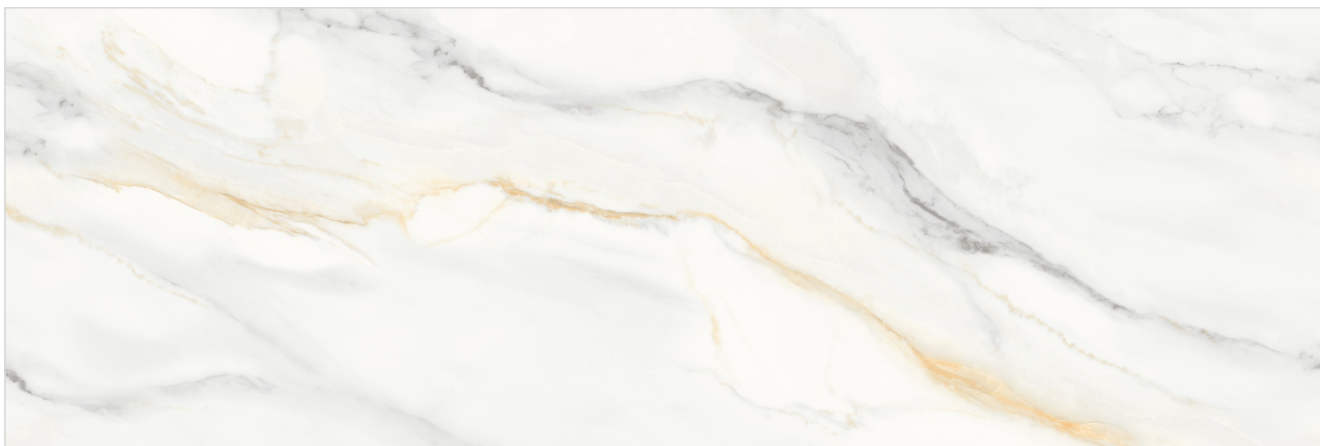

Table Top

Atlantic White

Exotic White

Size 800x2400mm Thickness 15mm Finish Glossy Typology Colorbody Face 1

Golden Othello

Size 800x2400mm Thickness 15mm Finish Glossy Typology Colorbody Face 1

Helix White