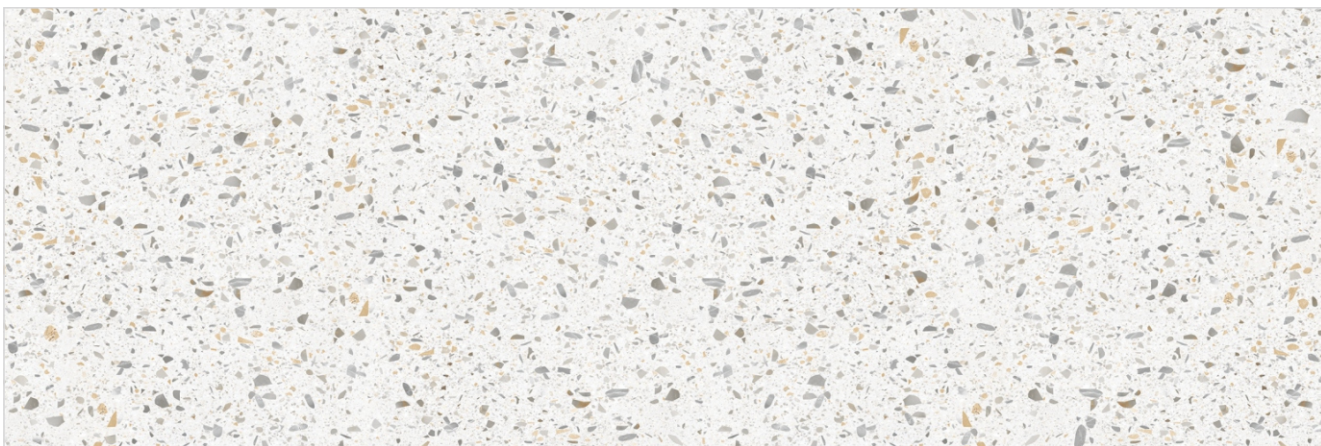

M Topaz White

Size 800x2400mm   Thickness 15mm   Finish Carving   Typology Colorbody   Face 1