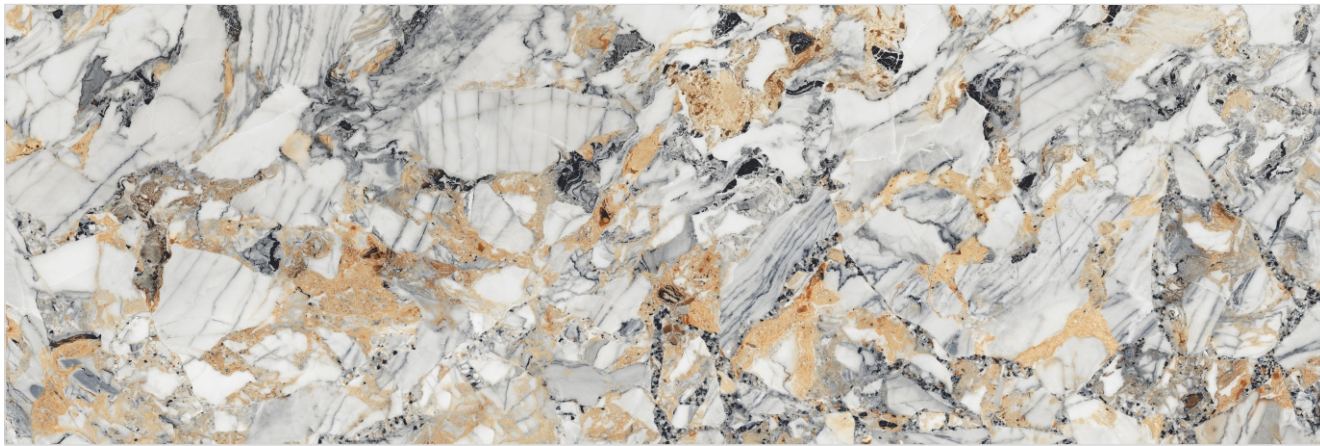

Table Top

Atlantic White

Exotic White

Size 800x2400mm Thickness 15mm Finish Glossy Typology Colorbody Face 1

Golden Othello

Size 800x2400mm Thickness 15mm Finish Glossy Typology Colorbody Face 1

Helix White