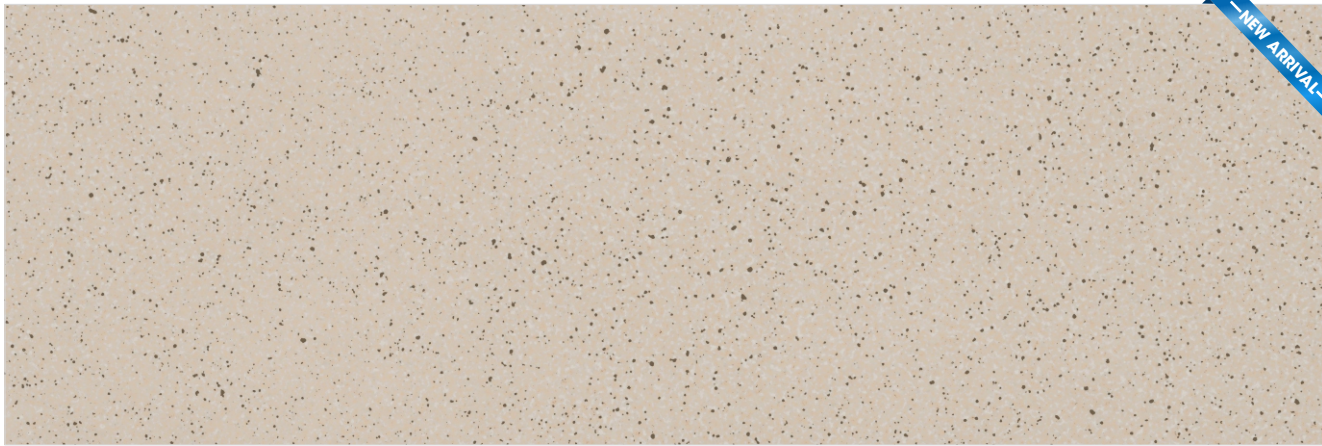

Flooring Heavy
Traffic Area

Step & Riser

Wash Basin
Top

Table Top

Galaxy Ivory

Size
800x2400mm

Thickness
15mm

Finish
Glossy