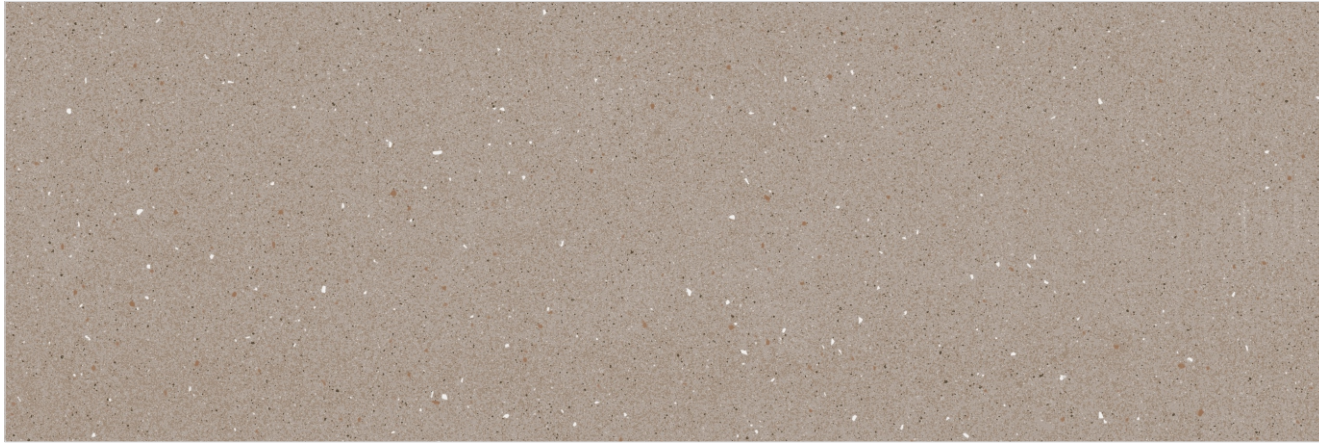

Wash Basin Top

Table Top

Pearl Barley

Size
800x2400mm

Thickness
15mm

Finish
Glossy

Typology
Fullbody Flakes

Available in Matt as
M-Pearl Barley