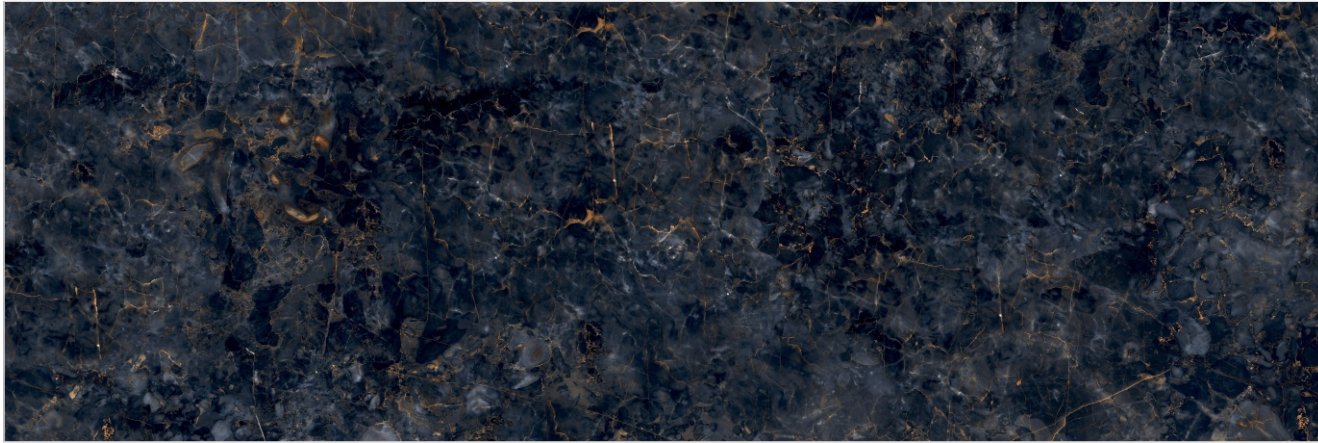

Sonata Black

<u>Size</u> 800x2400mm	<u>Thickness</u> 15mm	<u>Finish</u> Glossy	<u>Typology</u> Colorbody	Face 1