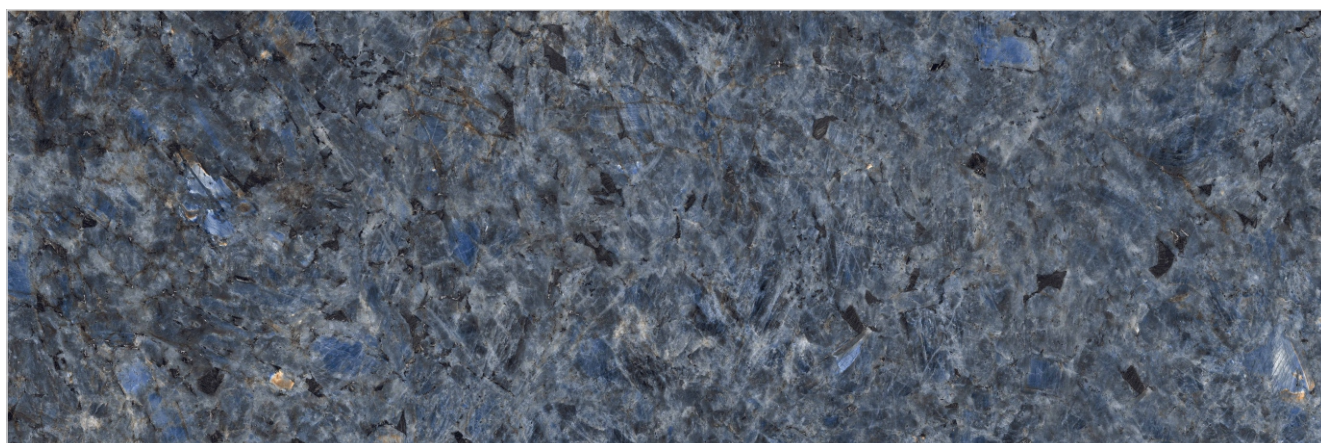

Table Top

Aspen Pine

BLACK COLOR BODY

AN IMPRESSIVE IMPACT GIVEN BY CLASSY SHADES

Black Tiger

<u>Size</u>	<u>Thickness</u>	<u>Finish</u>	<u>Typology</u>	Face 1
800x2400mm	15mm	Glossy	Colorbody	

Blue Diamond